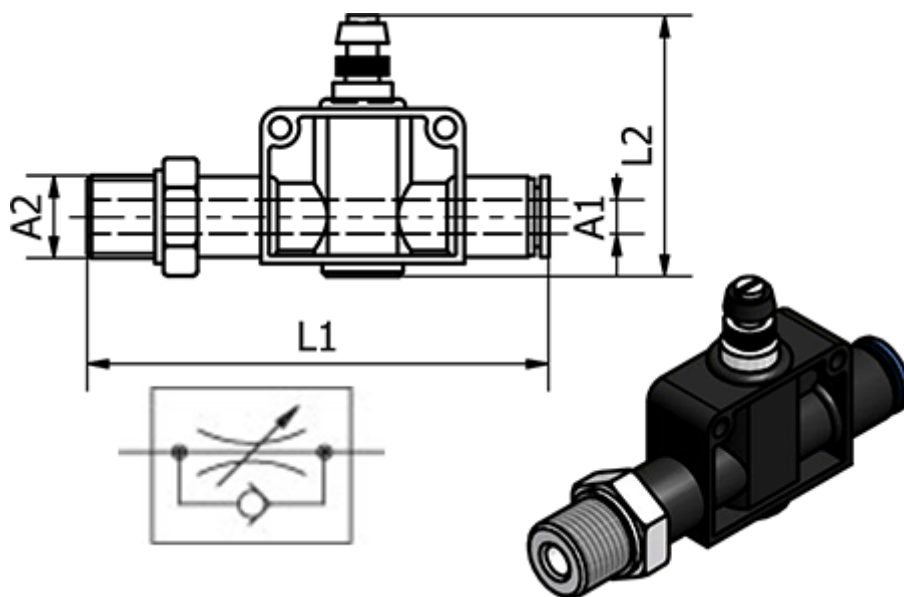

Article number: 5861830188

Description: Flow Control Valve 183.0188, Ø8 - G 1/8"
Push-in/Thread

Measures

Ext. Hose Diameter A1	= 8
L1	= 58.4
L2	= 45.6
Thread A2	= G 1/8"